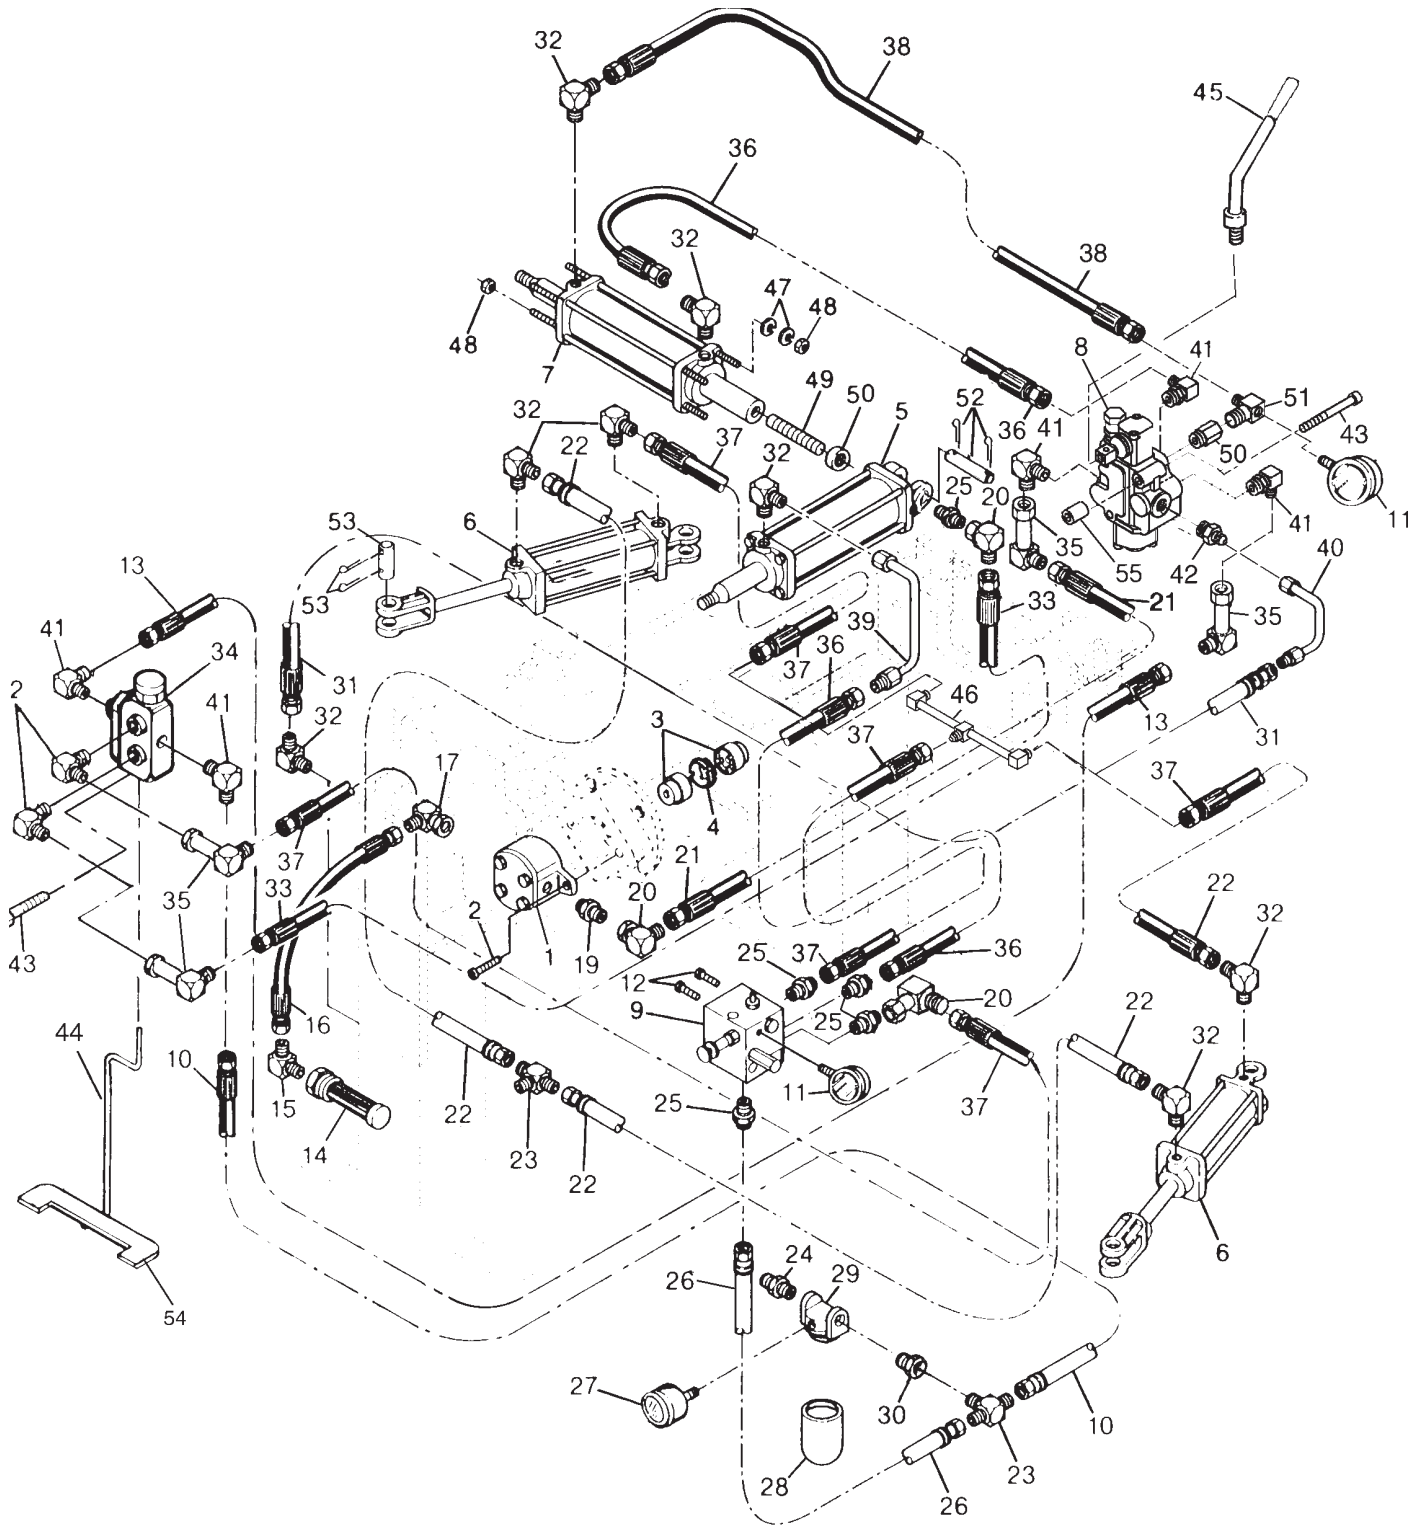

## Hydraulic Replacement Parts - 1901S

KEY	PART NO.	DESCRIPTION	QUANTITY 1901S	REMARKS
1	92116	Pump, Hydraulic	1	Standard
	92117	Pump, Hydraulic (High Speed)	1	High Speed Option for 7½ H.P Motor
2	97267	Bolt, Hex Hd. 3/8"-16 x 1"	2	
3	92357	Coupler	1	
4	92358	Spyder, Rubber	1	
5	92158	Cylinder, Main Agricultural	1	Sold As Assembly Only
	92208	Seal Kit for 92158	1	For Benders Built After 3/1/91
6	92159	Cylinder, Side Agricultural	2	Sold As Assembly Only
	92207	Seal Kit for 92159	1	For Benders Built After 3/1/91
7	92256	Cylinder, Double End, Ag.	1	Sold As Assembly Only
	92209	Seal Kit for 92256	1	For Benders Built After 3/1/91
8	92103	Valve, Swager	1	
9	92051	Valve, Sequence	1	
10	92278	Hose, Return #6, 15" Lg.	1	
11	92100	Gauge, Pressure	2	
12	97221	Bolt, Hex 3/8"-16 x 1/2"	2	
13	92276	Hose, #6, 62" Lg.	1	
14	92045	Filter, Easy Flow	1	
15	92010	90 Ftg, 1/2ML NPT x 3/8ML JIC	1	
16	92272	Hose, #8, 18" Lg.	1	
17	92077	Elbow, 90 Degrees, 8-8	1	
19	92026	Str Ftg, 5/8 SAE O'R x 3/8ML JIC	1	
20	92021	90 Elb, 3/8ML JIC x 3/8FM JIC SVL	2	
21	92273	Hose, #6, 41" Lg.	1	
22	92277	Hose, Return, #6, 24" Lg.	2	
23	92015	Branch, T Ftg, 3/8 x 3/8 x 1/4	2	
24	92028	Str Ftg, 1/2ML NPT x 3/8ML NPT	1	
25	92002	Str. Ftg., 1/2" ML NPT x 3/8" ML JIC	4	
26	92280	Hose, Return, #6, 13" Lg.	1	
27	92292	Gauge, Filter	1	
28	92290	Filter	1	
29	92289	Filter Assembly	1	Includes Filter, Head & Gauge
30	92027	Str Ftg, 1/2ML NPT x 1/4FM NPT	1	
31	92279	Hose, Return, #6, 56" Lg.	1	
32	92009	90 Ftg, 1/2ML NPT x 3/8ML JIC	12	
33	92275	Hose, #6, 58" Lg.	1	
34	92101	Valve, Bending Control	1	
35	92023	90 Lg Elb, 3/8 ML JIC x 3/8FM JIC	6	
36	92264	Hose, #6, 23-1/2" Lg.	2	
37	92261	Hose, #6, 15-1/2" Lg.	4	
38	92263	Hose, #6, 19" Lg.	1	
39	92312	Tube, 6-6	1	Cylinder
40	92313	Tube, 6-6	1	Valve
41	92004	Str. Ftg., 1/2" ML NPT x 3/8" ML JIC	3	
42	92006	Str, 3/8ML JIC x 1/2ML SAE O'R	1	
43	97206	Socket Head Cap Screw, 3/8"-16 x 3-1/4"	4	
44	97379	Rod, Connecting	1	
45	92109	Handle, Swager	1	
46	92314	Fitting, 3-Way, 6-6	1	
47	97383	Washer, Lock 1/2"	8	
48	97208	Nut, Jam 1/2"-13	6	
49	97051	Stud, Thread 1-14	1	
50	97100	Nut, Knurl	1	
51	92009DT	90 Ftg, 1/2ML NPT x 3/8ML JIC, DT	1	For Pressure Gauge
52	92203	Pin, Main Cylinder	1	
53	92202	Pin, Side Cylinder	4	
54	97380	Pedal, Foot Control	1	
55	70045	Bushing, Steel	2	
56	92008	Str Ftg, 1/2ML SAE O'R x 1/2 FM NPT	1	