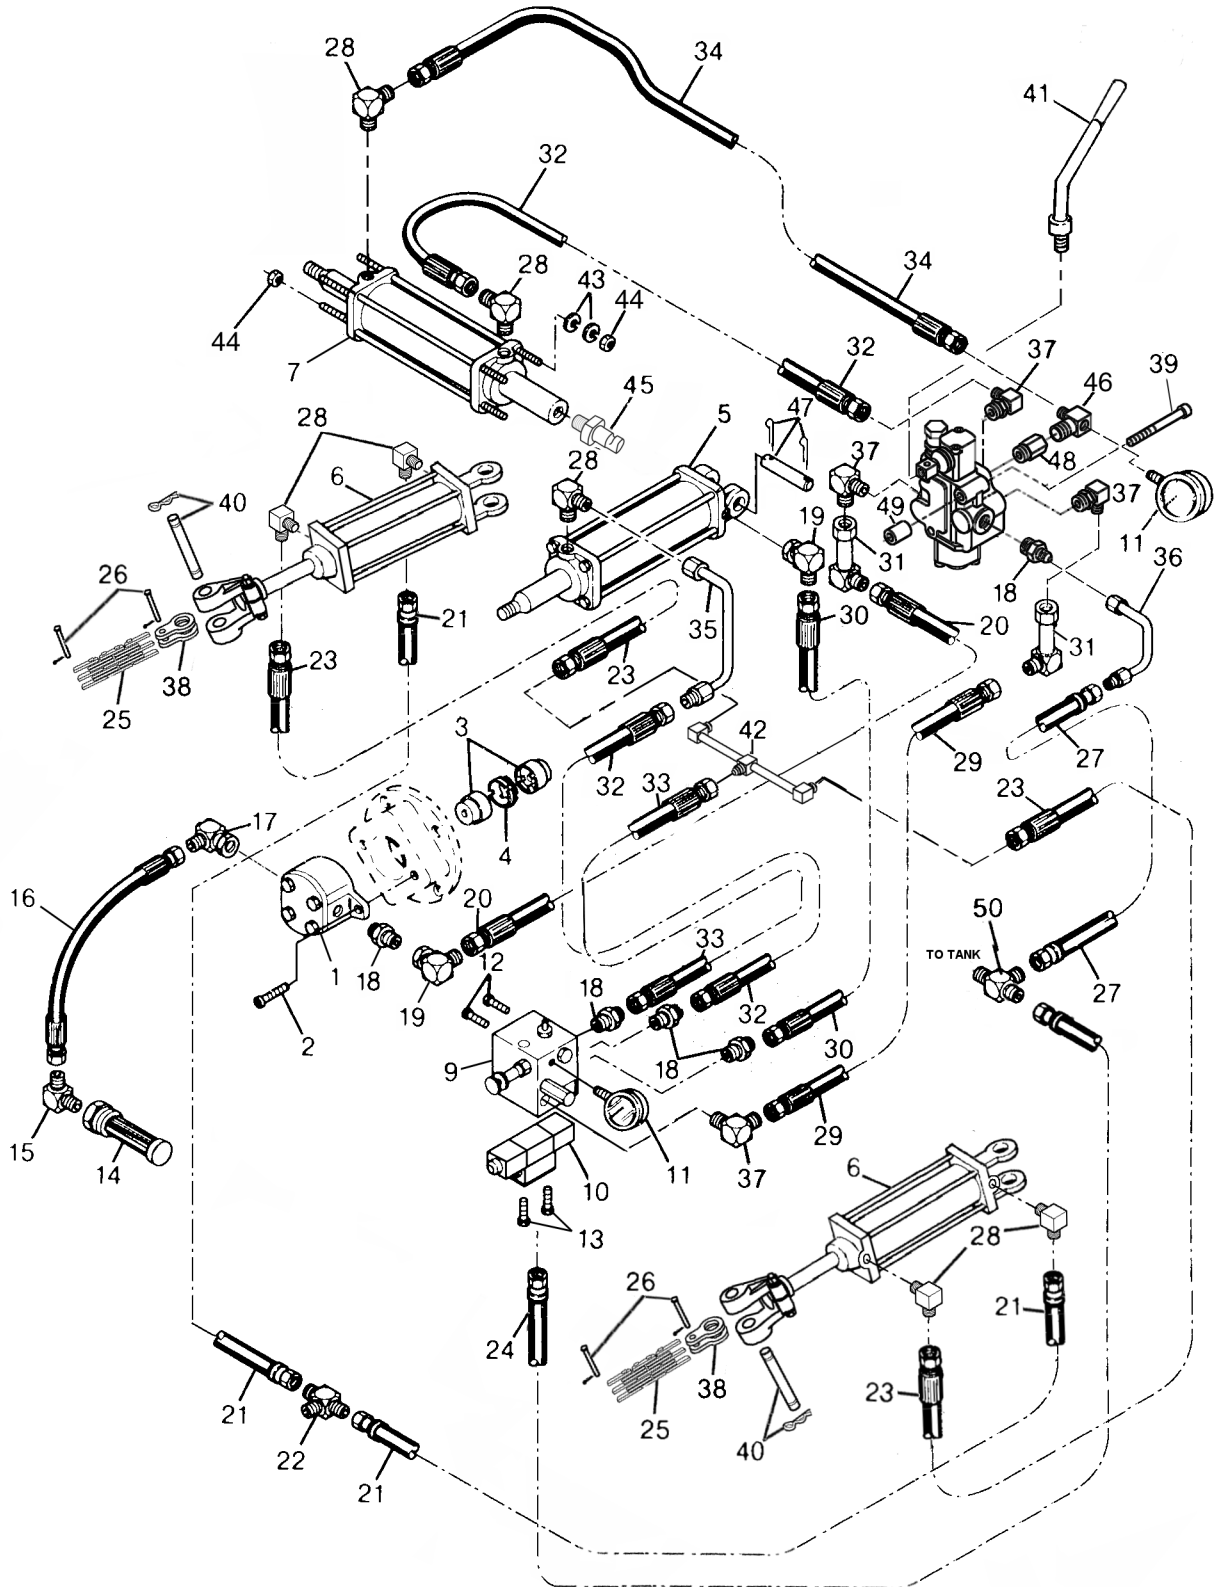

# Hydraulic Replacement Parts

## Hydraulic Replacement Parts

KEY	PART NO.	DESCRIPTION	QUANTITY	REMARKS
1	92114	Pump, Hydraulic	1	
2	97267	Bolt, Hex Hd. 3/8"-16 x 1"	2	
3	92356	Coupler	1	Includes P/N 92358 Spyder
4	92358	Spyder, Rubber	1	
5	92172	Cylinder, Main Welded	1	Includes Pin
6	76014	Cylinder, Side Agricultural	2	Includes Pins
7	76013	Cylinder, Double End	1	Sold as Assembly Only
8	92103	Valve, Swager	1	
9	92165	Valve, Sequence	1	
10	92164	Valve, Directional	1	220 Volt
11	92100	Gauge, Pressure	2	
12	97221	Bolt, Hex 3/8"-16 x 1/2"	2	
13	97377	Screw, Sk. Hd. Cap 10-24 x 7/8"	4	
14	92045	Filter, Easy Flow	1	
15	92010	90 Ftg, 1/2ML NPT x 3/8ML JIC	1	
16	92272	Hose, #8, 18" Lg.	1	
17	92078	Elbow, 90 Degrees, 1/2-5/8	1	
18	92006	Str, 3/8ML JIC x 1/2ML SAE O'R	5	
19	92021	90 Elb, 3/8ML JIC x 3/8FM JIC SVL	1	
20	92273	Hose, #6, 41" Lg.	1	
21	76018	Hose, Return, #6, 30" Lg.	2	
22	92015	Branch, T Ftg, 3/8 x 3/8 x 1/4	1	
23	76019	Hose, #6, 11" Lg.	2	
24	92280	Hose, Return, #6, 13" Lg.	1	
25	60475	Chain	2	
26	60476	Pin	4	
27	92279	Hose, Return, #6, 56" Lg.	1	
28	92009	90 Ftg, 1/2ML NPT x 3/8ML JIC	9	
29	92275	Hose, #6, 58" Lg.	1	
30	92274	Hose, #6, 50" Lg.	1	
31	92023	90 Lg Elb, 3/8 ML JIC x 3/8FM JIC	2	
32	92264	Hose, #6, 23-1/2" Lg.	2	
33	92261	Hose, #6, 15-1/2" Lg.	1	
34	92263	Hose, #6, 19" Lg.	1	
35	92312	Tube, 6-6	1	Cylinder
36	92313	Tube, 6-6	1	Valve
37	92004	90 Elb, 1/2ML SAE O'R 3x8ML JIC	4	
38	81004	Chain Anchor	4	
39	97206	Socket Head Cap Screw, 3/8"-16 x 3-1/4"	2	
40	92202	Pin, Side Cylinder	4	
41	92109	Handle, Swager	1	
42	92314	Fitting, 3-Way	1	
43	97383	Washer, Lock 1/2"	4	
44	97208	Nut, Jam 1/2"-13	10	
45	61247	Cylinder Rod Adapter	1	
46	92009DT	90 Ftg, 1/2ML NPT x 3/8ML JIC, DT	1	For Pressure Gauge
47	92203	Pin, Main Cylinder	1	
48	92008	Str Ftg, 1/2ML SAE O'R x 1/2 FM NPT	1	
49	70045	Bushing, Steel	2	
50	92028	Str Ftg, 1/2ML NPT x 3/8ML NPT	1	